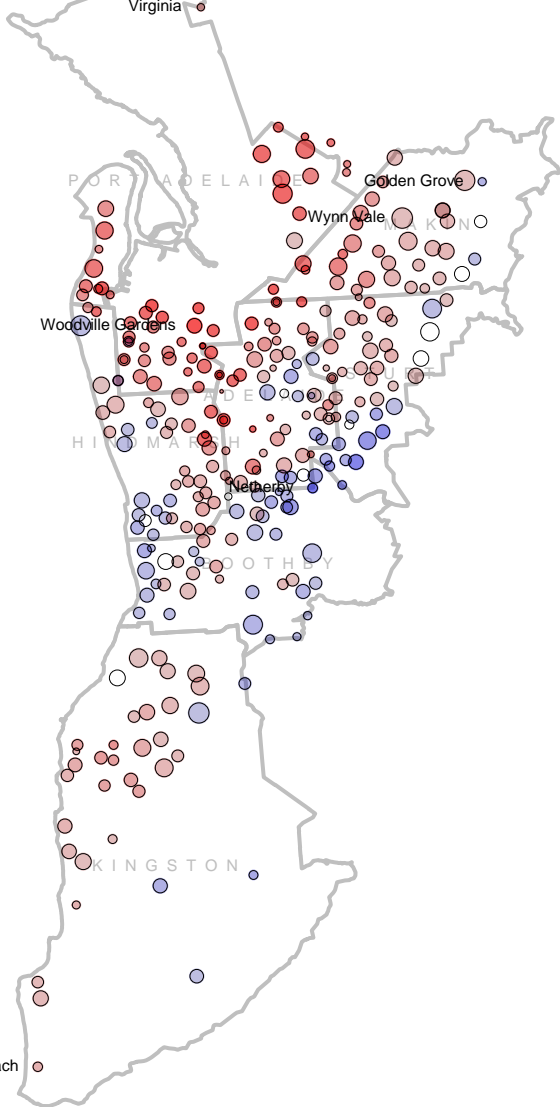

ADELAIDE REGION: ALP TWO PARTY PREFERRED

Virginia

PORT ADELAIDE

Golden Grove

Wynn Vale

Woodville Gardens

ADELAIDE

HINDMARSH

Metherby

BOOTHBY

KINGSTON

Sellicks Beach

- 20%
- 30%
- 40%
- 50%
- 60%
- 70%
- 80%
- 90%