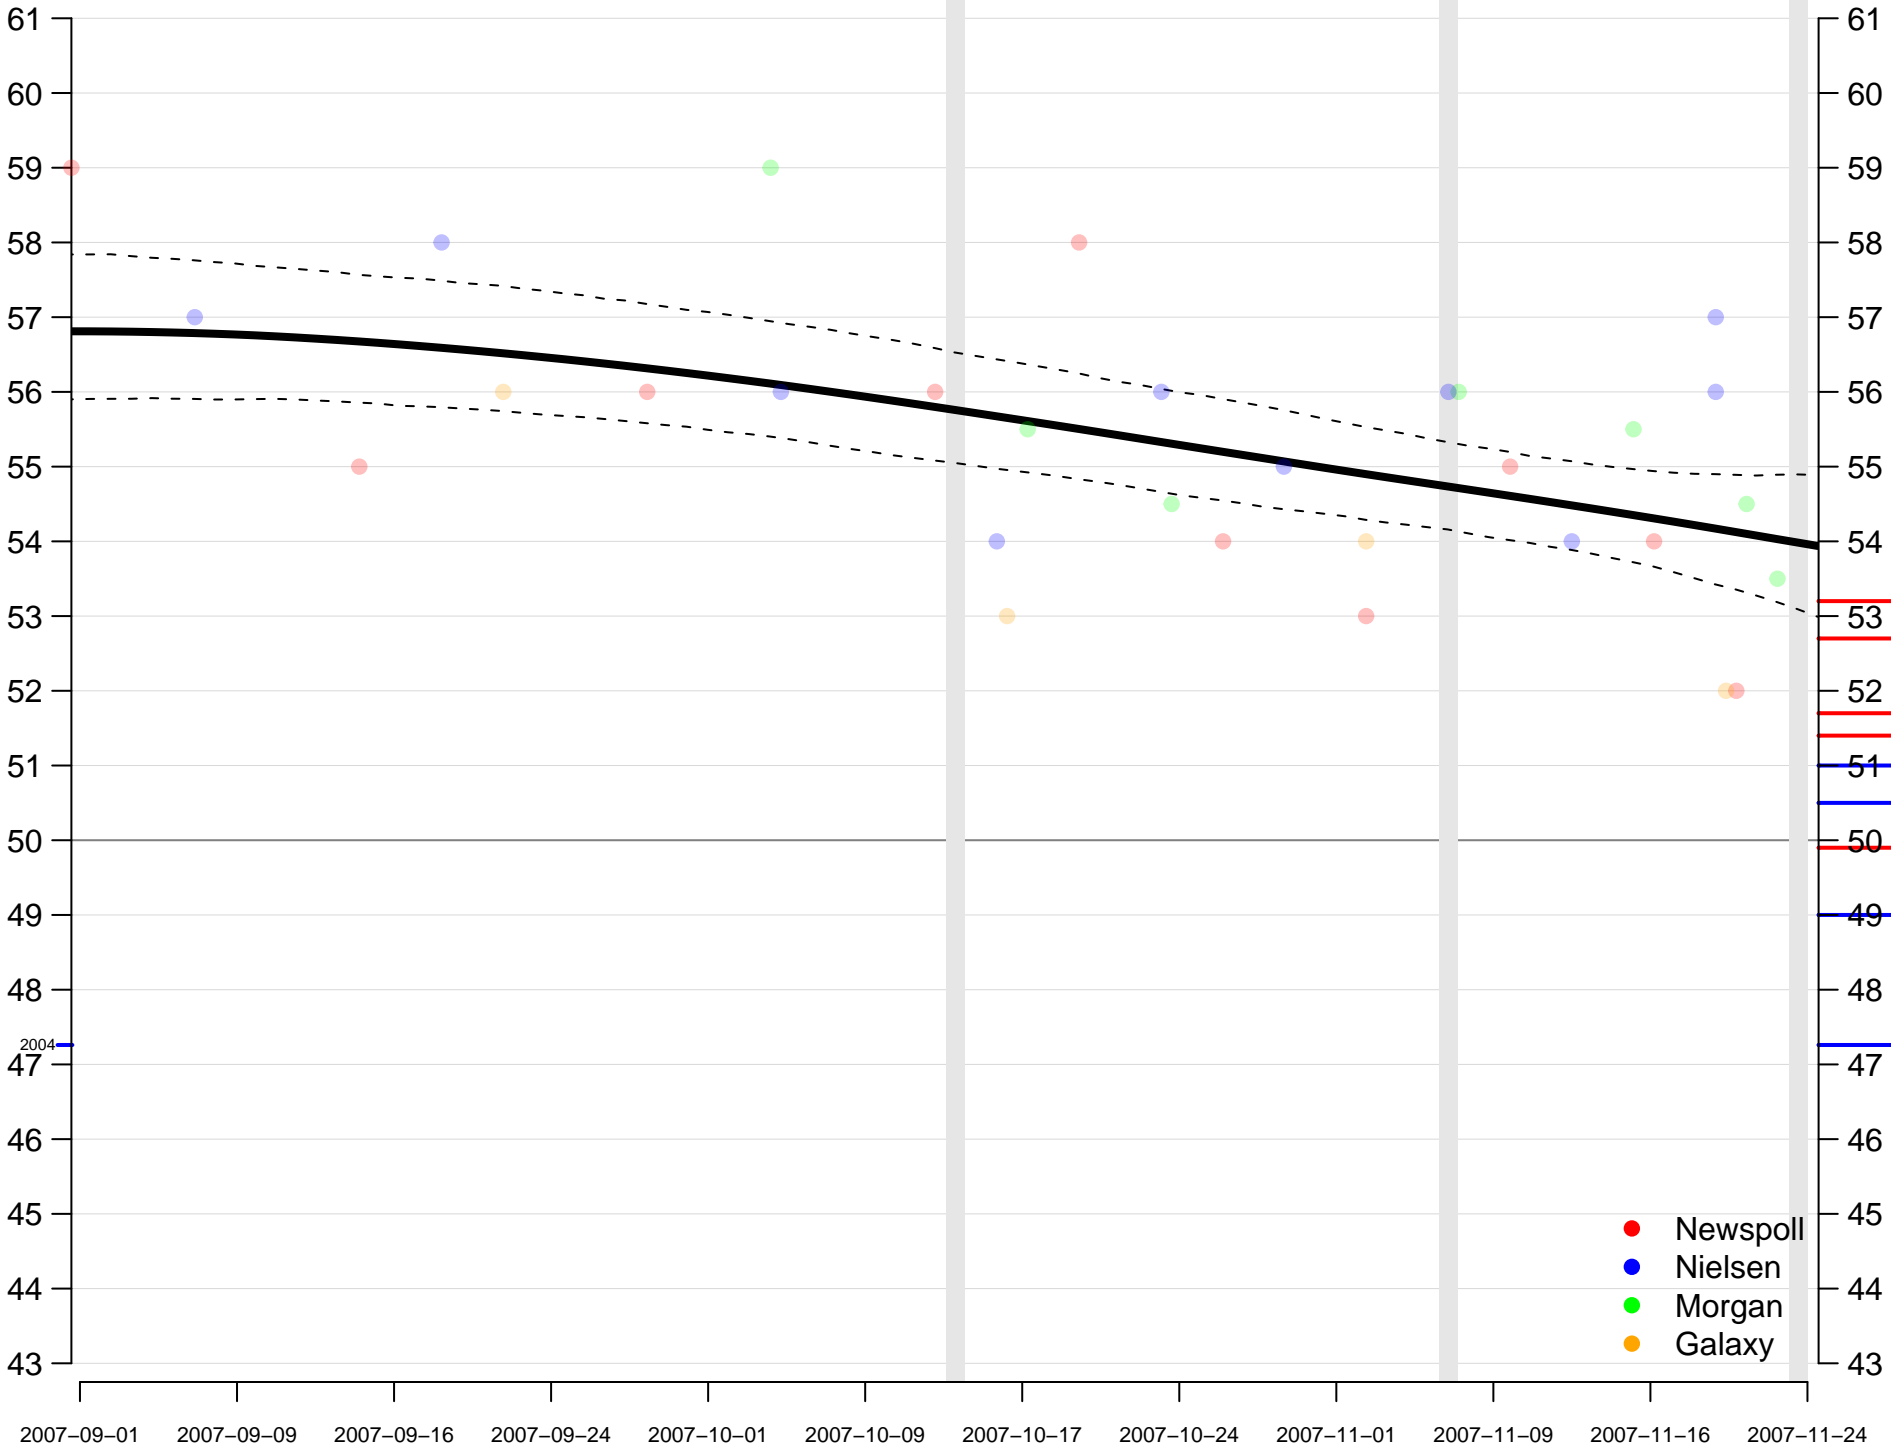

ALP TWO-PARTY PREFERRED (%)

PAST ELECTION RESULTS

- Newspoll
- Nielsen
- Morgan
- Galaxy

- 1983
- 1972
- 1974
- 1993
- 1998
- 1961
- 1990
- 2001
- 2004