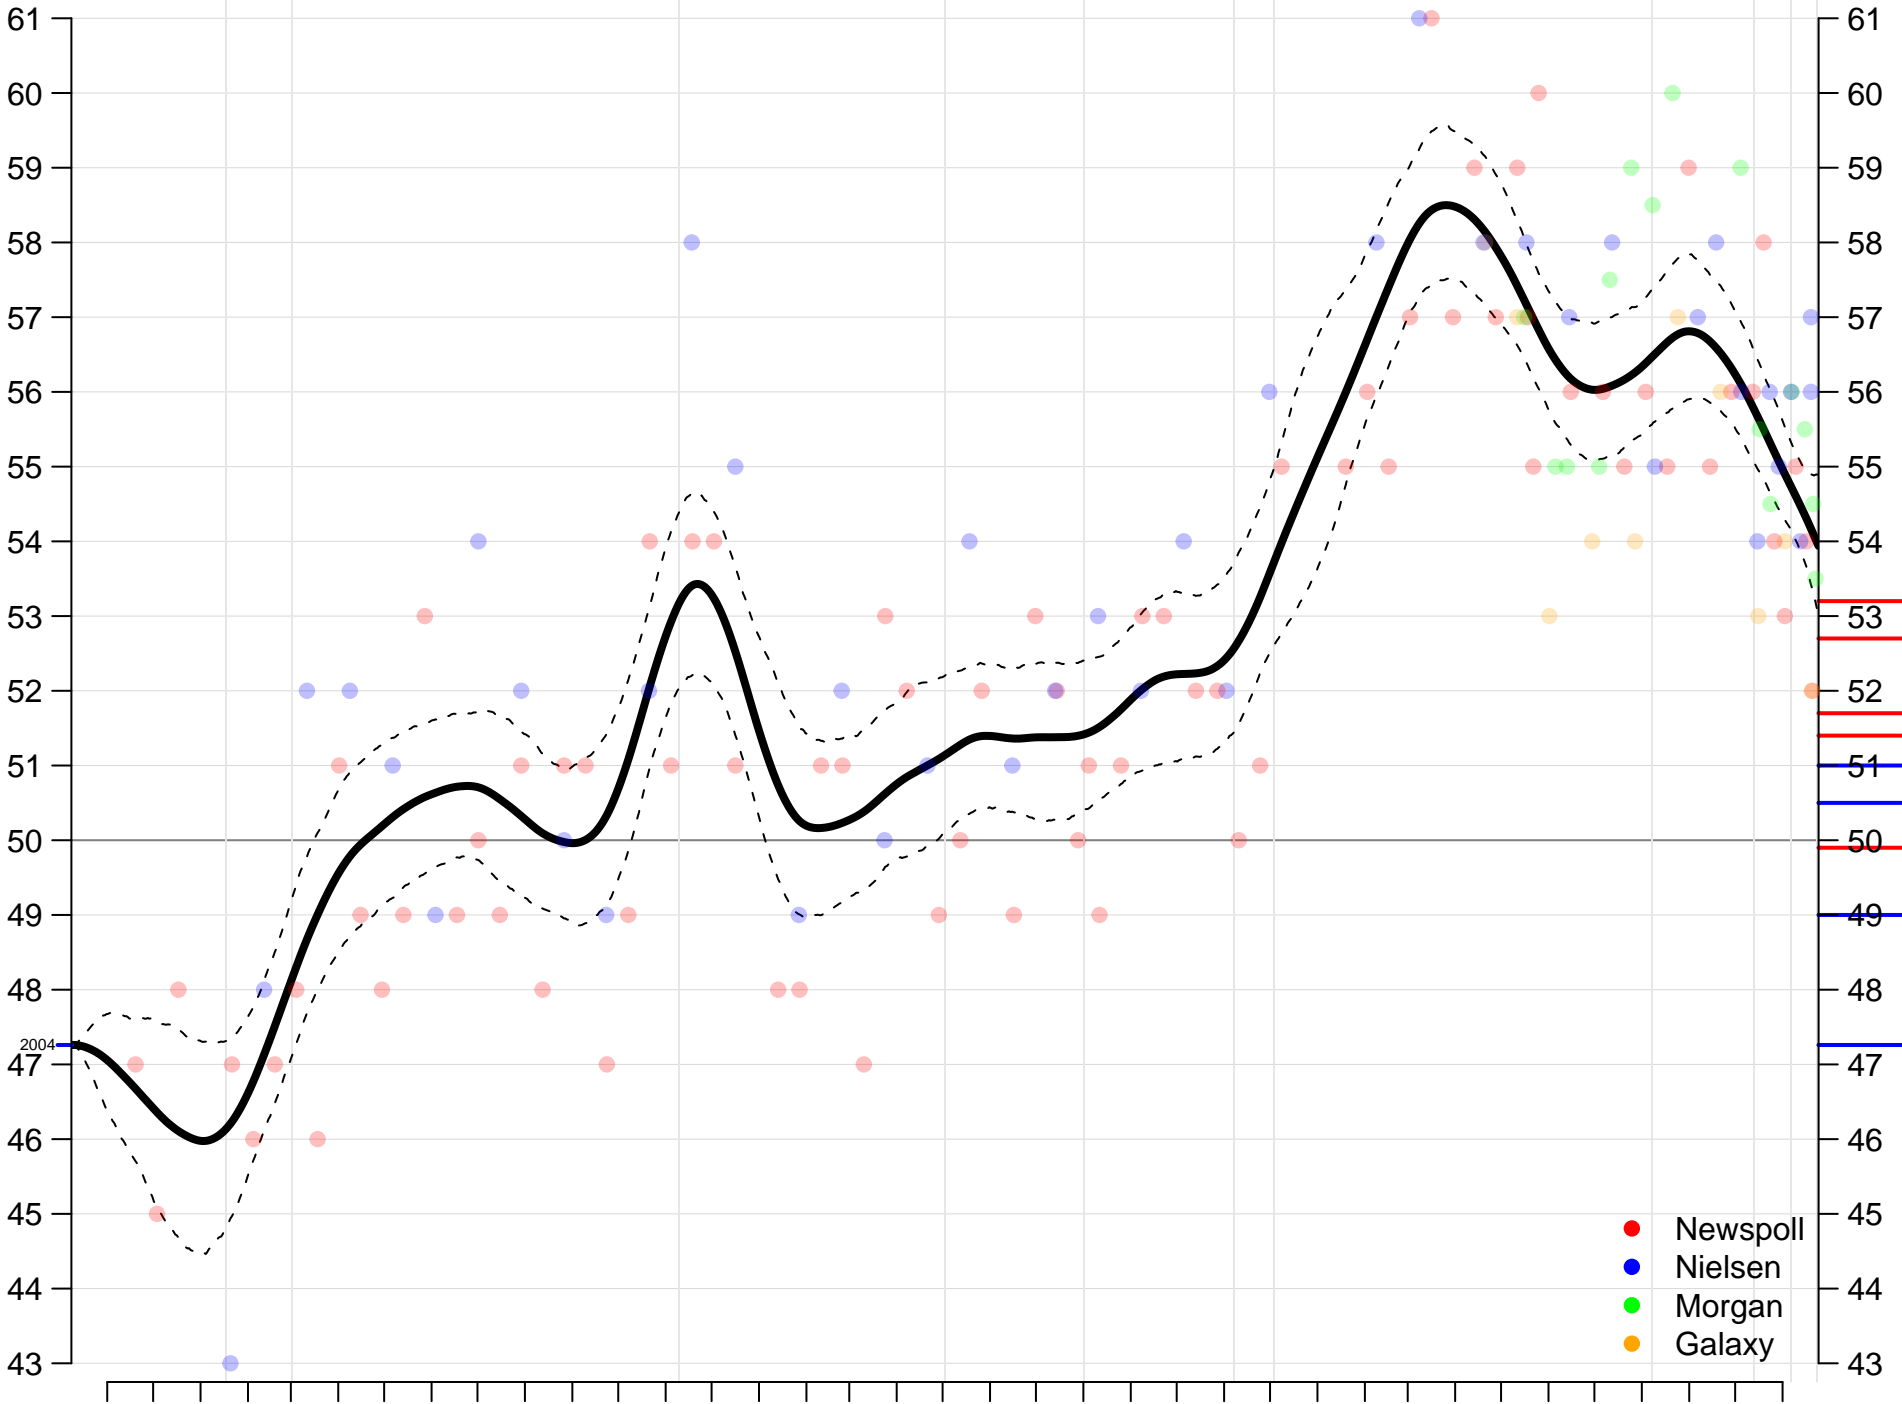

ALP TWO-PARTY PREFERRED (%)

PAST ELECTION RESULTS

- Newspann
- Nielsen
- Morgan
- Galaxy

- 1983
- 1972
- 1974
- 1993
- 1998
- 1961
- 1990
- 2001
- 2004